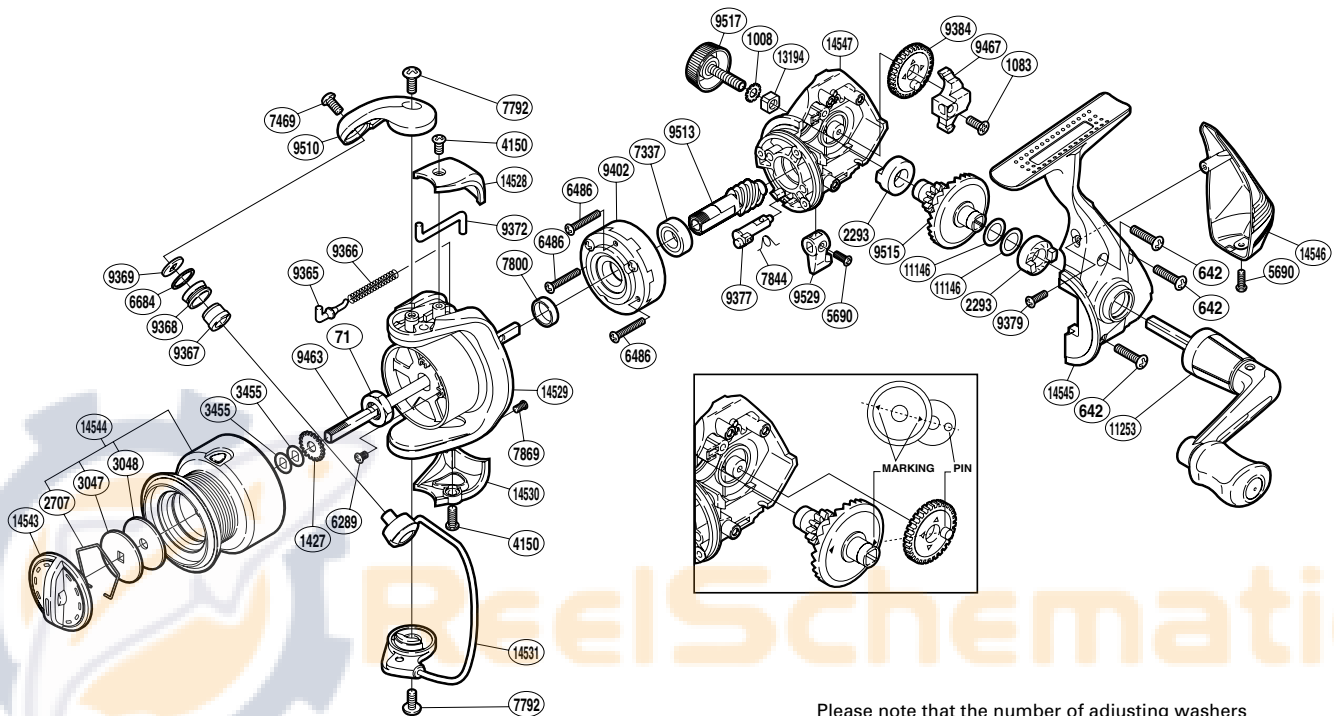

SHIMANO

ALIVIO

ALV-1000FC

(1SG701003G)

Please note that the number of adjusting washers may not be the same as shown in the exploded views. (Adjustment will vary with each individual product.)

Part No.	Description	Part No.	Description	Part No.	Description
RD 0071	Rotor Nut	RD 7792	Screw	RD 9513	Pinion Gear
RD 0642	Screw	RD 7800	Rotor Ring	RD 9515	Drive Gear
RD 1008	Handle Lock Washer	RD 7844	Anti-Reverse Cam Spring	RD 9517	Handle Screw Cap
RD 1083	Screw	RD 7869	Screw	RD 9529	Anti-Reverse Lever
RD 1427	Spool Support	RD 9365	Bail Spring Guide	RD11146	Washer
RD 2293	Drive Gear Bushing	RD 9366	Bail Spring	RD11253	Handle Assembly
RD 2707	Drag Washers Retainer	RD 9367	Line Roller Bushing	RD13194	Handle Screw Lock
RD 3047	Key Washer	RD 9368	Line Roller	RD14528	Bail Spring Cover
RD 3048	Drag Washer	RD 9369	Line Roller Washer	RD14529	Rotor
RD 3455	Spool Washer	RD 9372	Bail Trip Lever	RD14530	Bail Hold Support Guard
RD 4150	Screw	RD 9377	Anti-Reverse Cam	RD14531	Bail Assembly
RD 5690	Screw	RD 9379	Screw	RD14543	Drag Knob
RD 6289	Screw	RD 9384	Oscillating Gear	RD14544	Spool Assembly
RD 6486	Screw	RD 9402	Roller Clutch Assembly	RD14545	Side Cover
RD 6684	Line Roller Spacer	RD 9463	Main Shaft	RD14546	Rear Protector
RD 7337	Ball Bearing	RD 9467	Oscillating Slider	RD14547	Body
RD 7469	Screw	RD 9510	Bail Arm		